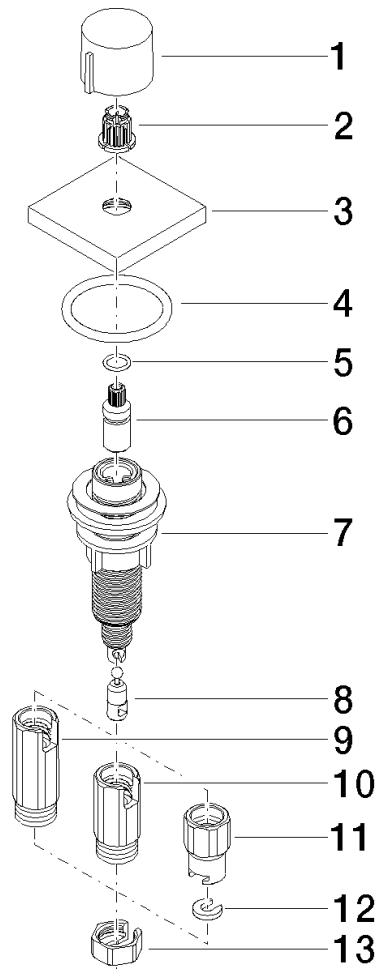

Strainer waste with control handle - Brushed Chrome

LOT

10 711 970

- control for single basin
- including adapter for Bowden cable

Fits LOT

	Brushed Chrome	10 711 970-93
	Chrome	10 711 970-00
	Brushed Platinum	10 711 970-06
	Platinum	10 711 970-08
	Durabrand (23kt Gold)	10 711 970-09
	Dark Chrome	10 711 970-19
	Brushed Durabrand (23kt Gold)	10 711 970-28
	Matte Black	10 711 970-33
	Brushed Champagne (22kt Gold)	10 711 970-46
	Champagne (22kt Gold)	10 711 970-47
	Brushed Dark Platinum	10 711 970-99

10 711 970

mm [inches]

Strainer waste with control handle - Brushed Chrome

LOT

10 711 970

Parts for other finishes can be found here: [Chrome](#)

Spare parts list

No.	Item Number	Name	Quantity used	Delivery time
1	09 20 97 030-93	handle	1	60
2	90 12 12 002 00 90	fixing cap	1	2
3	09 27 87 007-93	rosette	1	60
4	90 14 10 043 00 90	seal	1	2
5	09 14 10 042 90	seal	1	2
6	09 29 06 087-93	spindle	1	-
Spare part can no longer be ordered, please order the replacement item				
7	04 30 01 029 00 90	adaptor	1	2
8	09 24 03 175 90	adaptor	1	2
9	09 11 10 073-07	connection	1	30
10	09 11 10 074-07	connection	1	30
11	09 11 10 079-07	connection	1	30
12	09 30 11 087 90	disc	1	2
13	09 23 30 024-07	nut	1	30